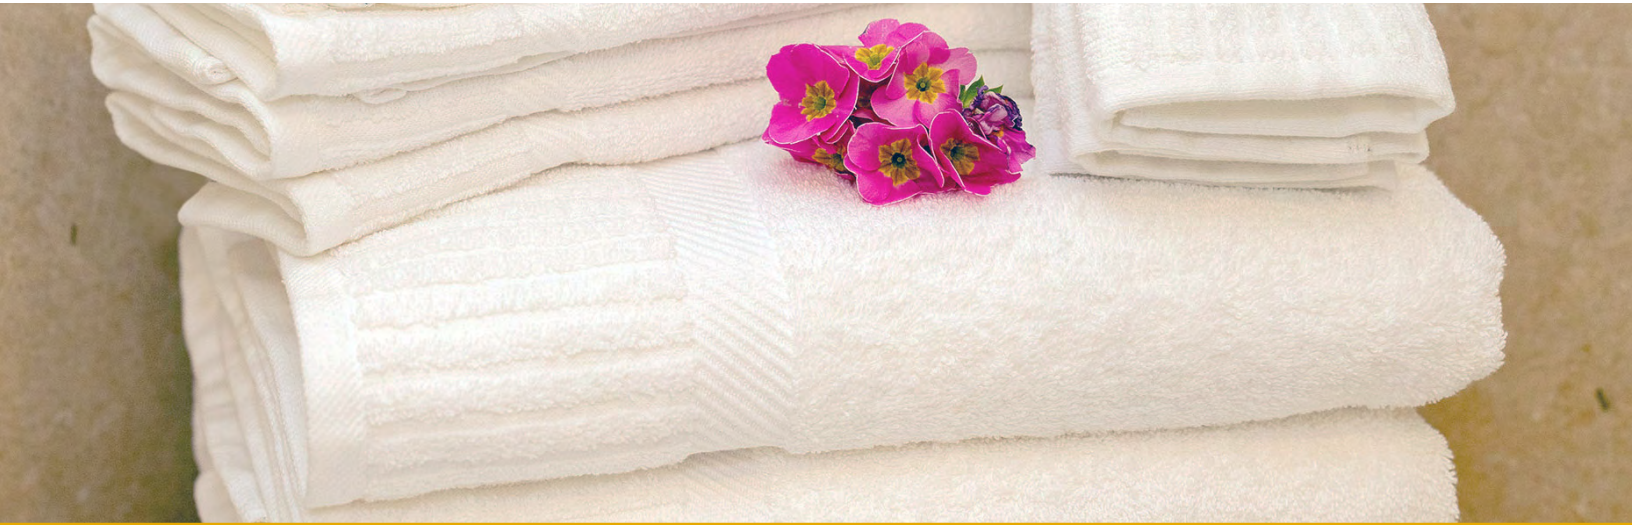

Golden Overture

100% Ringspun Cotton

Golden Overture is a premium luxury towel line with a refined piano border design.

- 100% ringspun cotton with a distinguished piano border design
- Soft & elegant feel with excellent absorbency & quick dry solution
- Double & lock stitched hemming for upscale hospitality with affordable pricing
- Packed in condensed bulk format to be eco-friendly & reduce carbon footprint

ITEM	SIZE	WEIGHT	CASE PACK
Wash Cloths	12" x 12"	1.00 lb.	25 dz.
	13" x 13"	1.50 lb.	25 dz.
	13" x 14"	1.50 lb.	25 dz.
Hand Towels	16" x 27"	3.25 lb.	10 dz.
	16" x 32"	4.75 lb.	10 dz.
Bath Towels	25" x 52"	12.00 lb.	3 dz.
Bath Sheets	30" x 56"	18.00 lb.	3 dz.
Bath Mat (Golden Square*)	20" x 30"	7.00 lb.	10 dz.
	22" x 34"	10.00 lb.	5 dz.

All weights are approximate

- Color: White
- 100% Ringspun cotton
- 16 Singles Ringspun

REV 112022

A1 AMERICAN
 QUALITY SERVICE VALUE
 SINCE 1911

www.A1AmericanGroup.com

833.205.2200

sales@a1americangroup.com